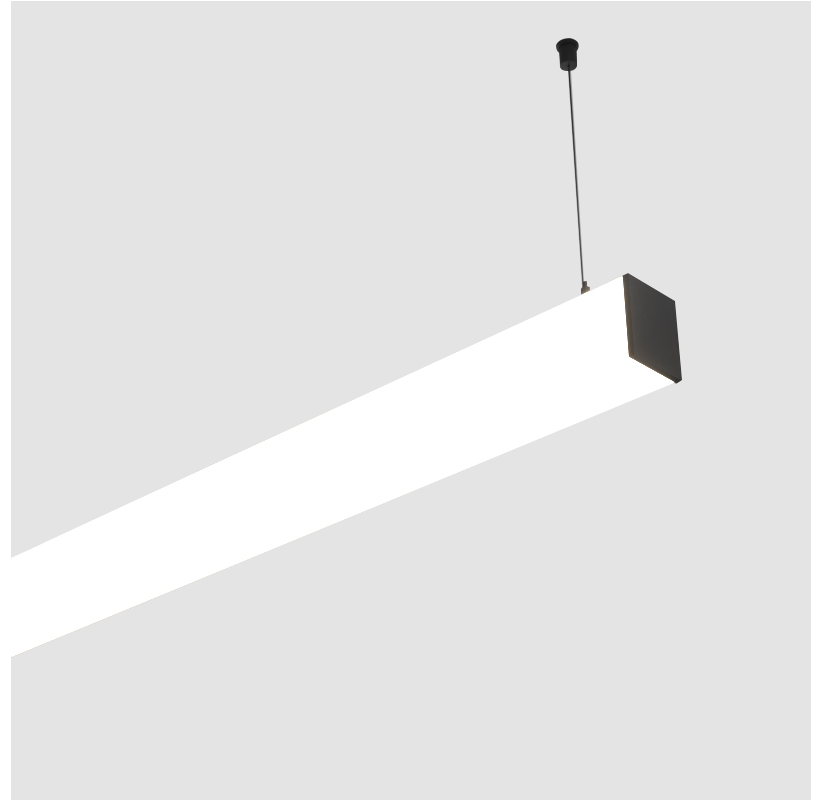

FINO SUSPENSION

A3FI-SUS-SYS

base number

1. To build a product code in our configurator select the specify button on the base model # product page
2. To build a manual product code on this datasheet choose from the options listed below in blue font and add the suffix to the base model #

GENERAL

Series: Fino
Brand: Prolicht
Division: Architectural
Mounting Type: Suspension
Mounting Location: Ceiling
Subcategory: Profile

PHYSICAL

Length (mm): Custom length
Length (in): Custom length
Fixture Finish: SSR / BKV / CWI / CRY / HAB / UFT / ITA / RUA / FTG / MYG / LOD / PUS / FRO / FUP / KIA / POP / BLS / SPG / MEY / GOH / GUM / CHC / COM / ABZ / JAG / OBR / MOS / ROR
Upon Request: Printed Letters & Signs

ELECTRICAL

Lamp Type: LED (Zhaga Standard)
Dimming: 0-10V Dimming / Phase Dimming (120Vac Only)
Driver Included: Yes
Driver Location: Integrated
Driver Type: Constant Current - 120 / 277Vac
Driver Class: Class 2
Input Voltage (V): 120 - 277
Constant Current (MA): 350 / 100-125 / 350

LED

Lamp Life (hrs): 50000
Upon Request: Special Color Temperature RGB-W Tunable CRI (no minimum qty) price increase + longer lead time

OPTICAL

RATINGS AND CERTIFICATIONS

Certified By: Certified for North American Standards
IP rating: IP20

PROJECT

TYPE

SPECIFIER

QUANTITY

DATE